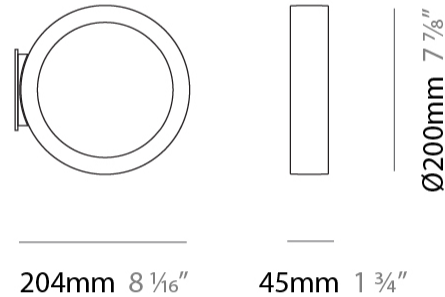

PROJECT
TYPE
SPECIFIER
QUANTITY
DATE

ASSOLO SURFACE

D32002-

base number   Finish
Options

1. To build a product code in our configurator select the specify button on the base model # product page
2. To build a manual product code on this datasheet choose from the options listed below in blue font and add the suffix to the base model #

GENERAL

Series: Assolo
Brand: Cini & Nils
Division: Design
Mounting Type: Surface
Mounting Location: Wall
Subcategory: Ambient

PHYSICAL

Shape: Round
Diameter (mm): 204
Diameter (in): 8 1/16
Width (mm): 45
Width (in): 1 3/4
Height (mm): 200
Height (in): 7 7/8
Light Distribution: Indirect
Weight (kg): 0.9
Weight (lbs): 1.98
Fixture Finish: WHI / BLK / MGD
Fixture Material: Aluminum

ELECTRICAL

Lamp Type: LED
Input Wattage (W): 15.76
Total Output Wattage (W): 13.7
Dimming: Tri-Mode (Non-Dimming and Phase Dimming (120Vac only) and 0-10V Dimming)
Driver Included: No
Driver Location: Remote
Driver Type: Constant Current - Universal
Driver Class: Class 2
Input Voltage (V): 120 - 277
Constant Current (MA): 350

LED

Number of LEDs: 1
Color Temperature (°K): 2800
Nominal Lumen (lm): 1300
CRI: >80 CRI
Lamp Life (hrs): 50000

OPTICAL

RATINGS AND CERTIFICATIONS

Certified By: Certified for North American Standards
IP rating: IP20